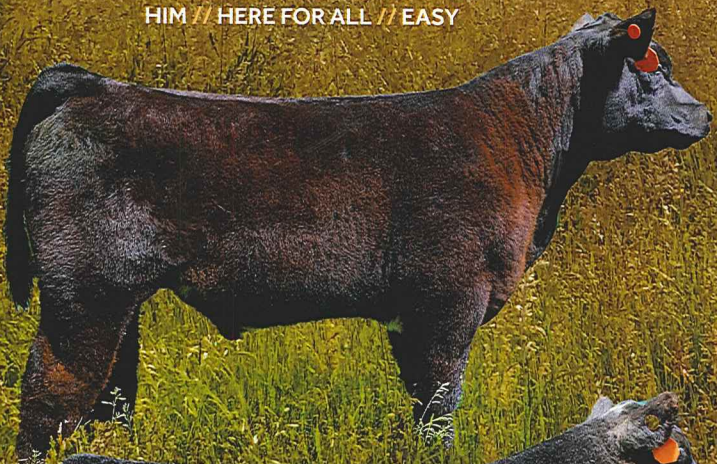

LABOR DAY WEEKEND Private Treaty Sale

TO SORNSON SHOW STEERS:

From I-80 Exit 54,
Go North On HWY 173 To Elk Horn,
3 Miles East On HWY F-58.
1/4 Mile South On N16.
From Exit 57, Go 6 Miles North On N16

**BIDS CLOSE MONDAY,
SEPTEMBER 2 AT 6 PM**

SIRES USED:

TRUSTWORTHY // SHACK ATTACK
GOOD AS IT GETS // FRONT AND CENTER
HI HO SILVER // SEARCH IS OVER
HIM // HERE FOR ALL // EASY

Look us up on Facebook @sornsonshowsteers

sornson

SHOW STEERS
SORNSONSHOWSTEERS.COM